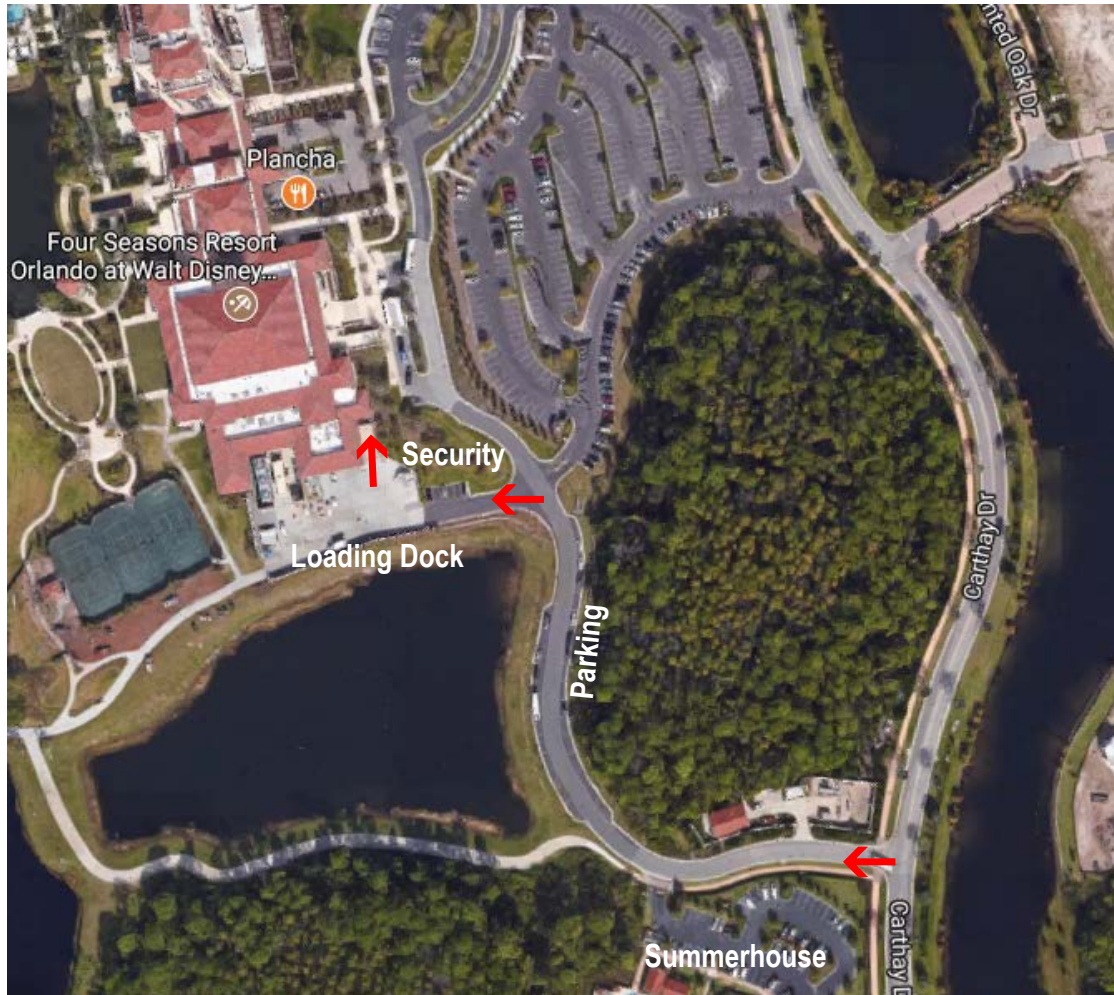

FOUR SEASONS

RESORT

ORLANDO AT WALT DISNEY WORLD® RESORT

VENDOR LOAD-IN AND PARKING INSTRUCTIONS

- Upon arrival, check in with Golden Oak Security and proceed down Dream Tree Blvd (Carthay Dr.)
- Make the 3rd left just past the Summerhouse Clubhouse. Road has no name but a sign stating "Service Vehicles Only"
- **CHECK IN:** All Vendors must check in with Four Seasons Security (located right next to loading dock). Security will then provide the proper credentials for your person and your vehicle
- **UNLOADING/LOADING:** pass the vendor parallel parking spots and turn left by ballroom. If staying, then return to service road as park as noted above
- **All load in must take place through the loading dock on the lower level.** Any load in requests to occur directly within the Grand Ballroom must be previously approved.
- **PARKING:** parallel on the right side (tree lined side) of the service road for free self-parking.